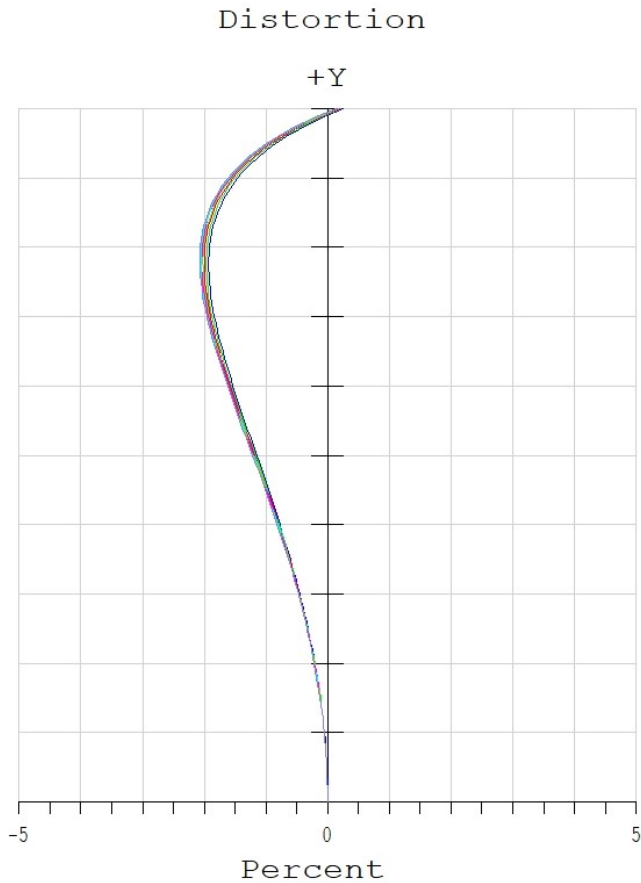

APO SILVETAR f. 5,6 / 35mm

Professional Lens for Digital Backs & Cameras

- Graphic distortion, range from f. 5.6 to f.11

- Light fall off at f. 5.6

- Light fall off at f. 11