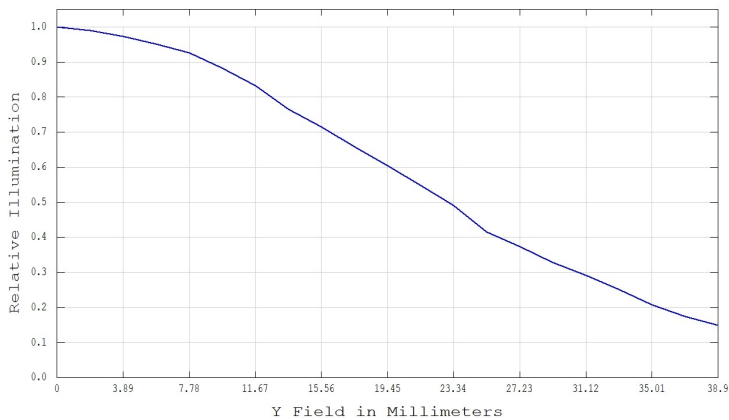

APO SILVETAR f. 5,6 / 35mm

Professional Lens for Digital Backs & Cameras

- Graphic distortion, range from f. 5.6 to f.11

- Light fall off at f. 5.6

- Light fall off at f. 11