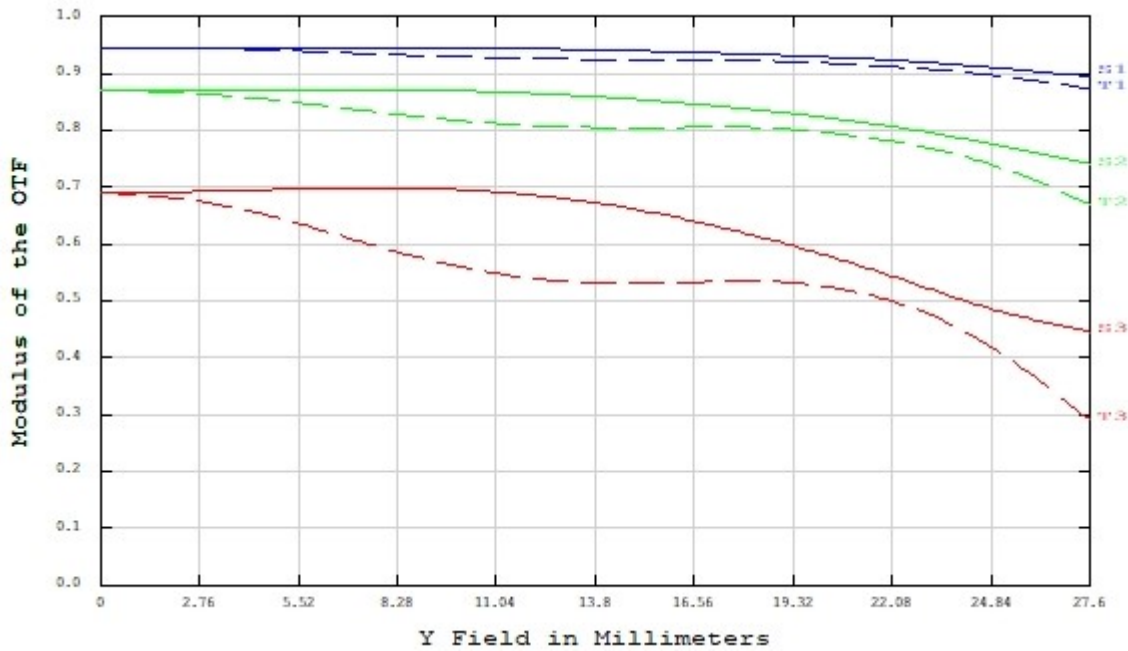

APO SILVETAR f. 5,6 / 35mm

Professional Lens for Digital Backs & Cameras

- MTF graph at f. 5.6 for a 33.8 x 43.8 mm sensor

- MTF graph at f. 11 for a 33.8 x 43.8 mm sensor